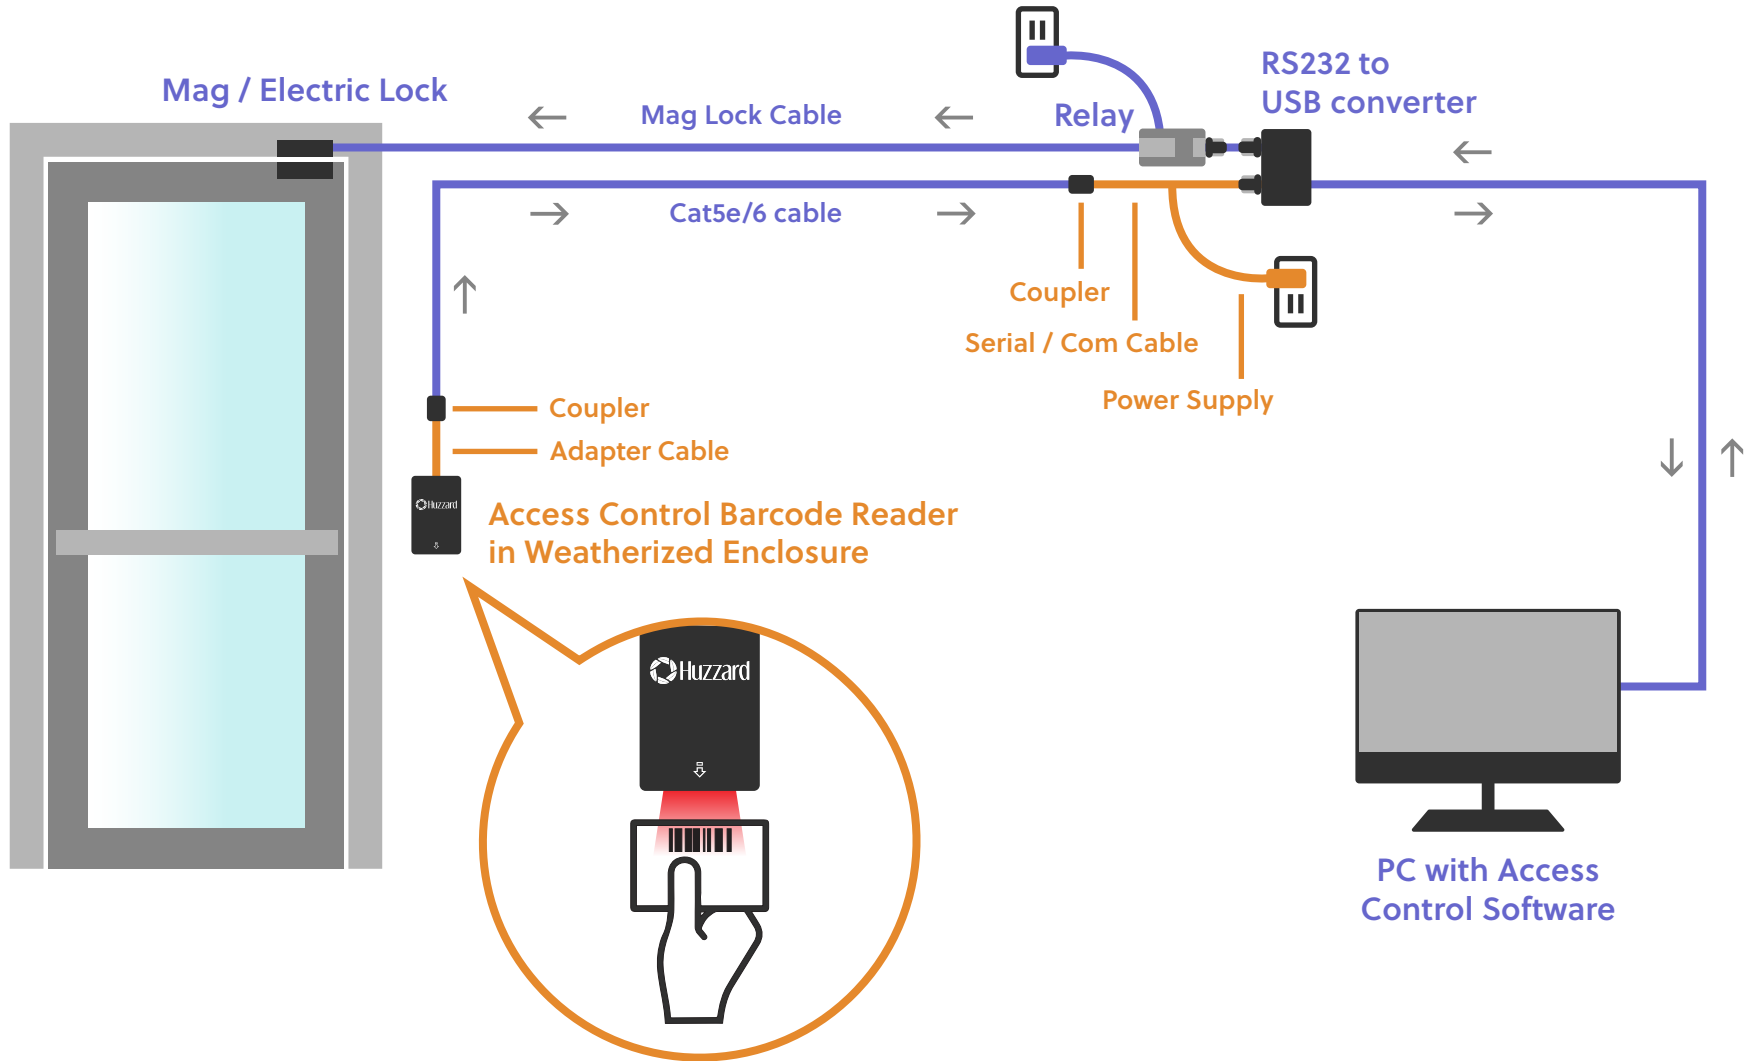

Huzzard Door Access Control System with RS232 to USB

— Huzzard supplied Components

— End-User supplied Components