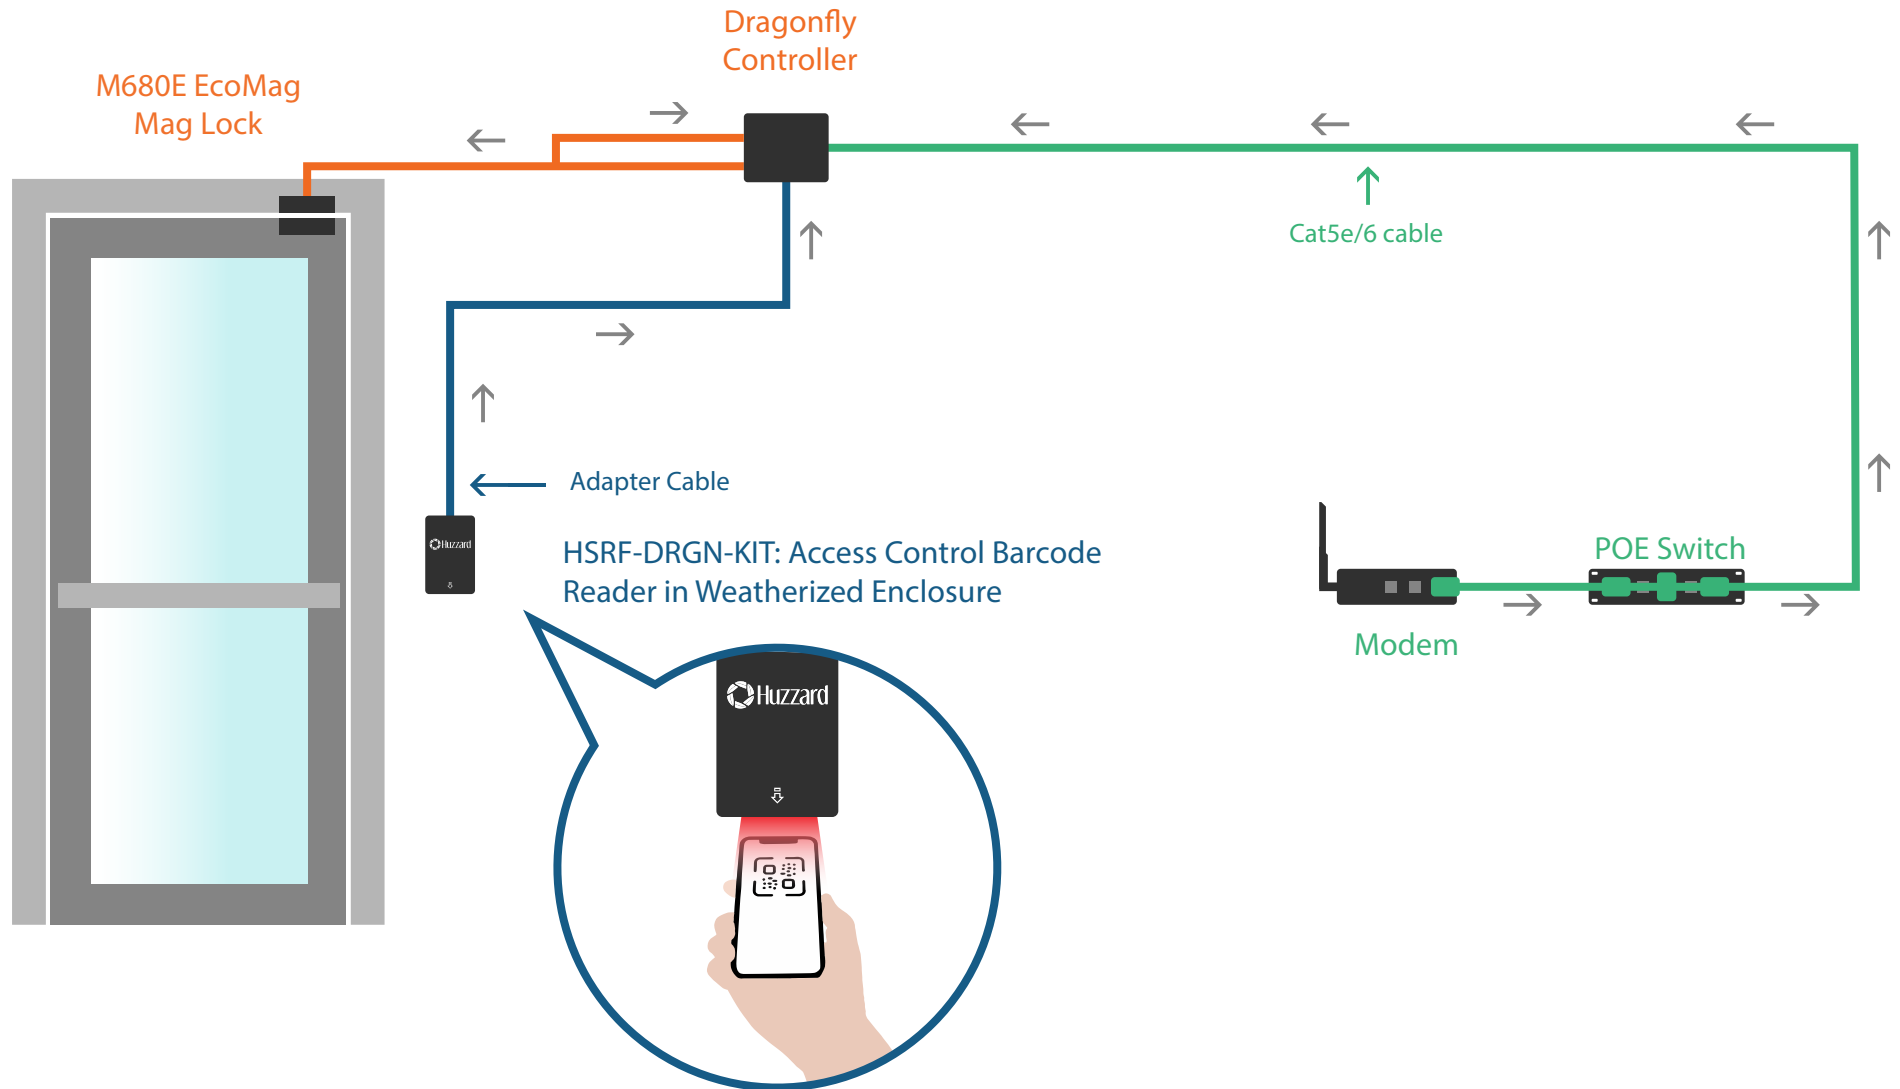

Barcode Door Access Control Diagram

Utilizing Dragonfly Controller and HSRF-DRGN-KIT with Huzzard Dynamic Barcode Check-in App

— Huzzard-supplied Components

— Columbia Fitness-supplied Components

— User-supplied Components